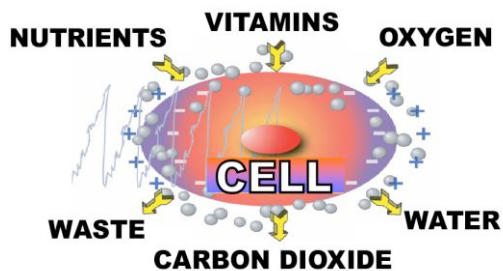

MRS

2000+

Magnetic Resonance Stimulation Technology

NO MAGNETS

The most sold MRS System in the WORLD!

((THE ELECTRO-MAGNETIZING WAY TO STAY HEALTHY))

MRS 2000+ (**magnetic-resonance-stimulation**) system helps restore lost energy and crippled cellular resonance to a normal, healthy state of vibration. As a result, the entire cell metabolism is stimulated, blood cells are regenerated, blood supply moves more freely and with more oxygen, immune system is strengthened, vitamins and minerals are better absorbed, the respiratory system becomes more efficient, the nervous system relaxes, bone structure becomes more dense and organs -such as liver, kidneys, and spleen- are able to detoxify, ridding themselves of impurities and regaining their designated bodily functions.

► **HEALTHY PEOPLE**- MRS 2000+ acts on the regulation of the metabolism (cell membrane potential). Influenced by pulsating magnetic fields, red blood cells deliver up to 200% more oxygen to every single cell. Sufficient oxygen supply promotes improved nutrient conversion in the cell as well as refinement of the waste products that are excreted by the cell more easily. **Optimal oxygen supply facilitates a properly functioning immune system.**

PROBE applicator

► **ILL or INJURED PEOPLE** - MRS 2000+ does not work on symptoms, but on the cause by activating the natural self-healing process (pulsating magnetic fields deflate the sympathetic nervous system and increase its threshold). Basically, MRS 2000+ system activates every cell in the body supporting cellular regeneration. Every cell in the body is affected simultaneously (key-keyhole principle). The absence of side effects ensures compatibility with homeopathics, supplements, drugs, and chemotherapy treatments.